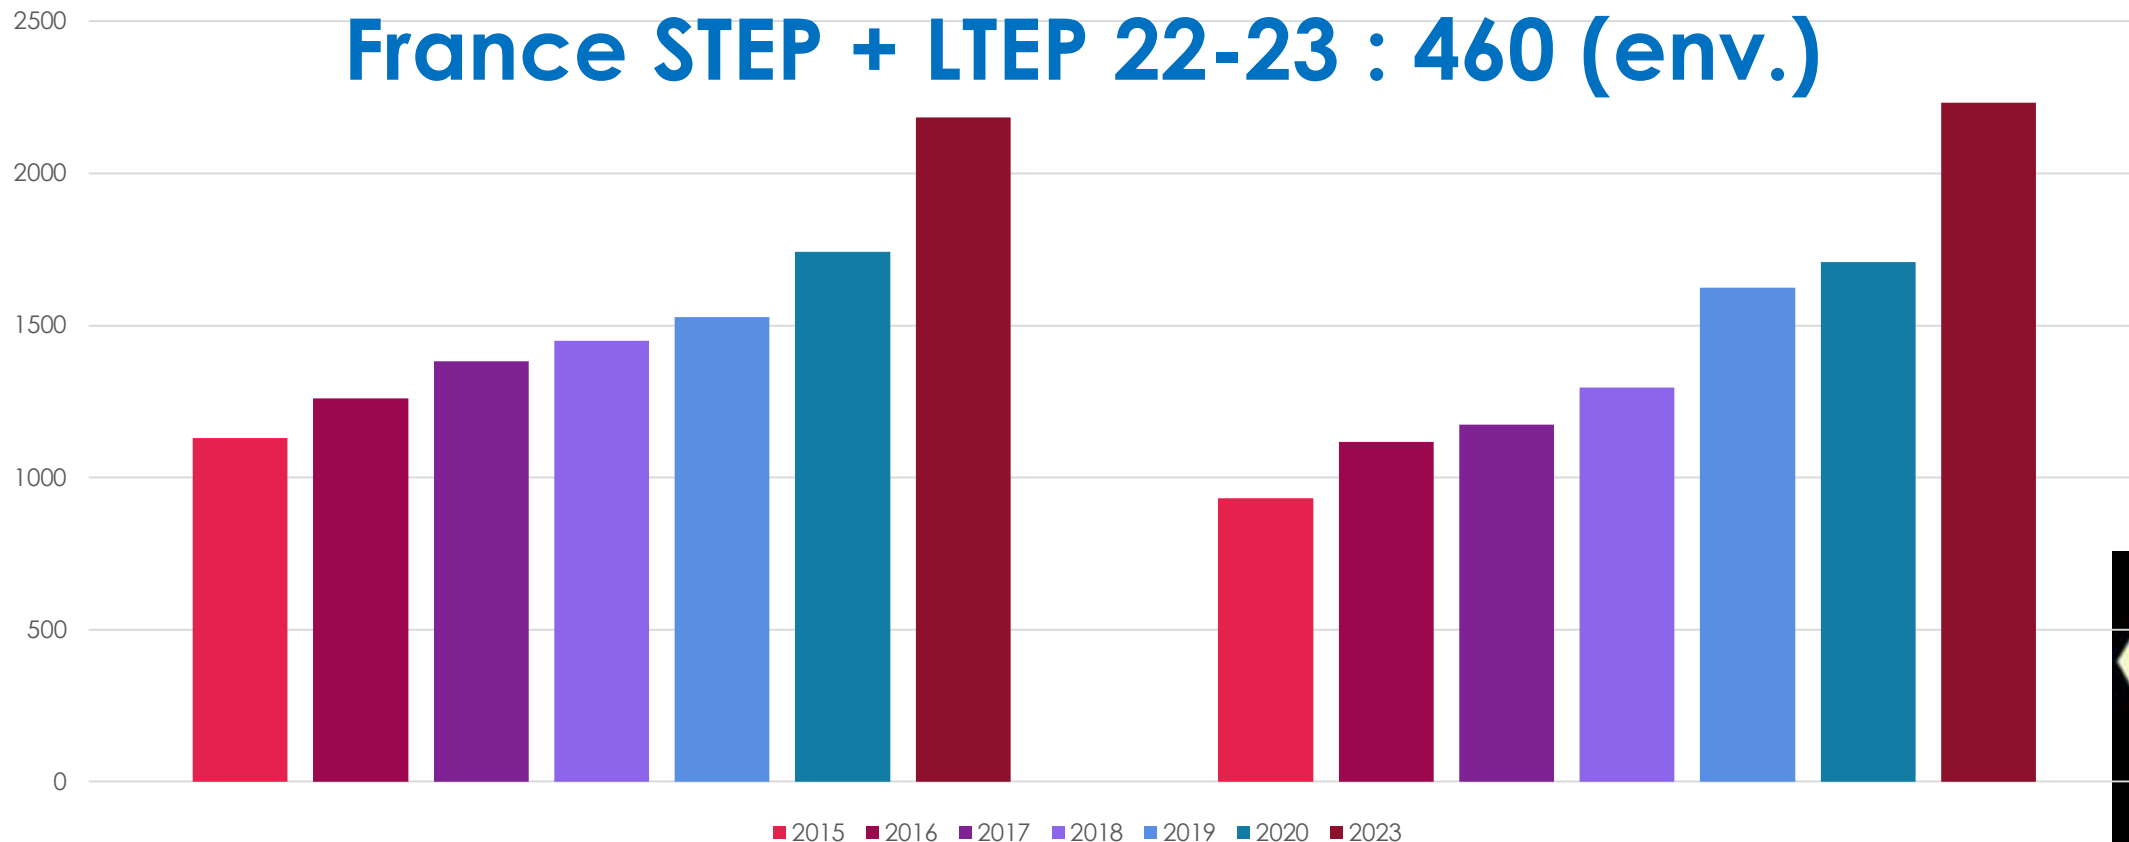

YEAH USAGE

260 Districts

YEAH USAGE

2184 Inbounds, 2233 Outbounds

France STEP + LTEP 22-23 : 460 (env.)

YEAH USAGE

11 631 Active Host Families,
12 221 Active Volunteers

France : 1222
1690