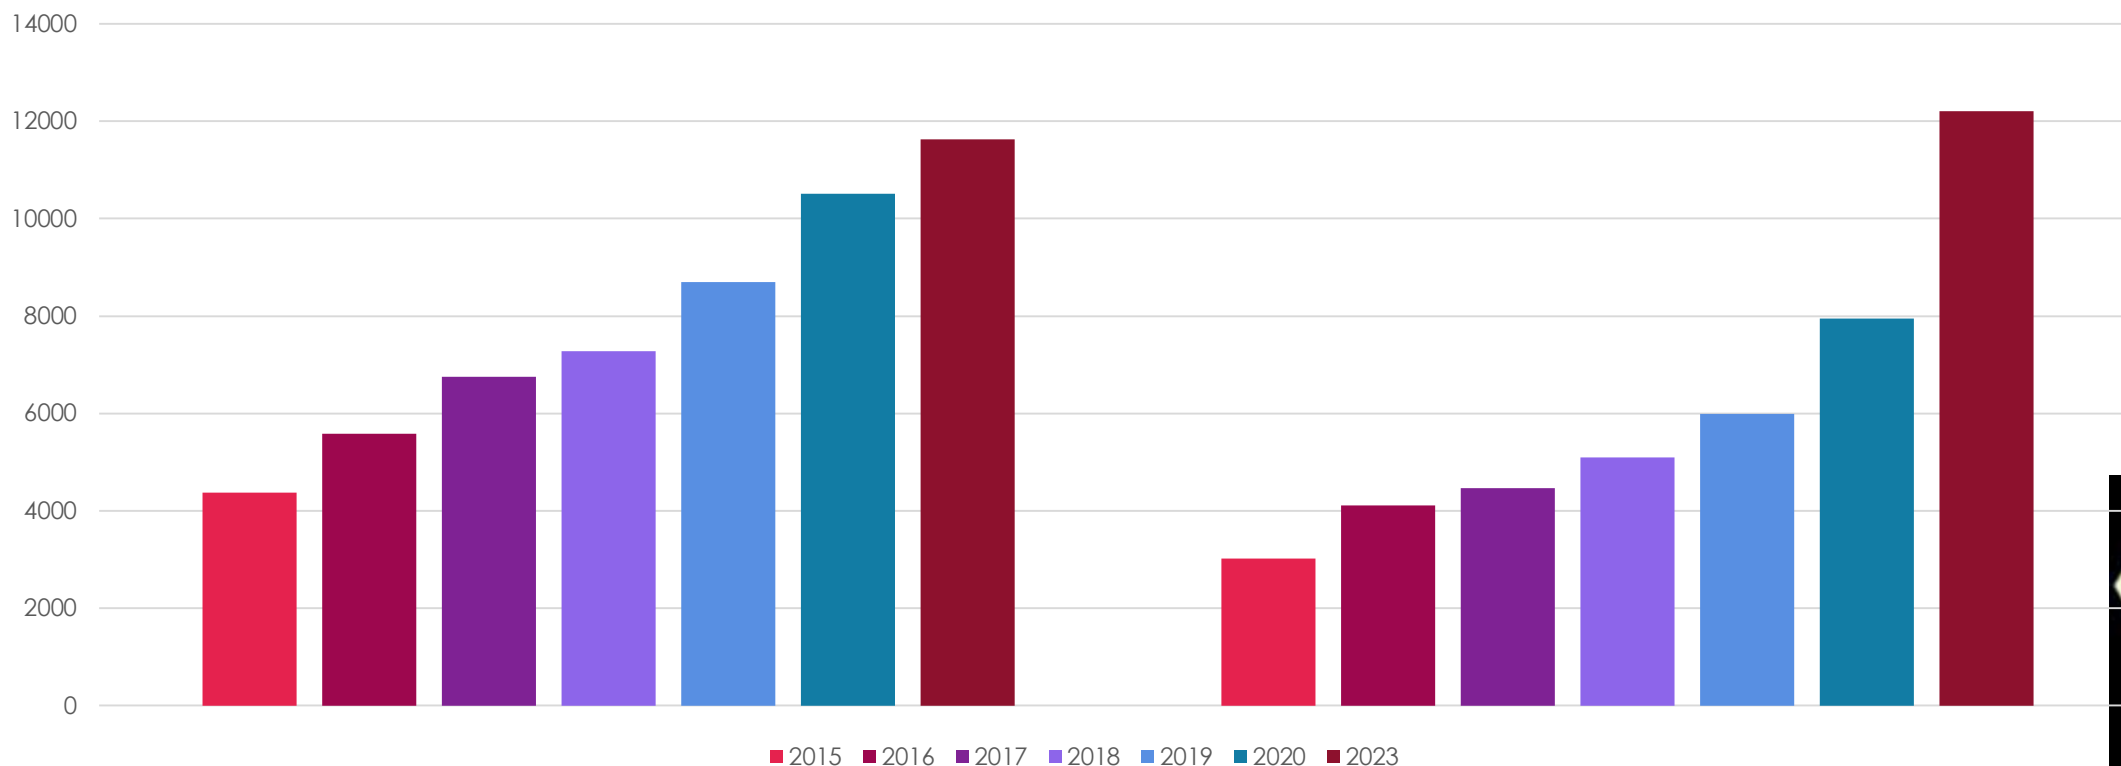

YEAH USAGE

260 Districts

YEAH USAGE

2184 Inbounds, 2233 Outbounds

France STEP + LTEP 22-23 : 460 (env.)

YEAH USAGE

11 631 Active Host Families,
12 221 Active Volunteers

France : 1222
1690

YEAH USAGE

4110 Active Hub Users,
6750 Active Portal Users

France : 750

YEAH USAGE

305,800 Lines of Code

2.63 million documents!

Now exceeding 1 TB!