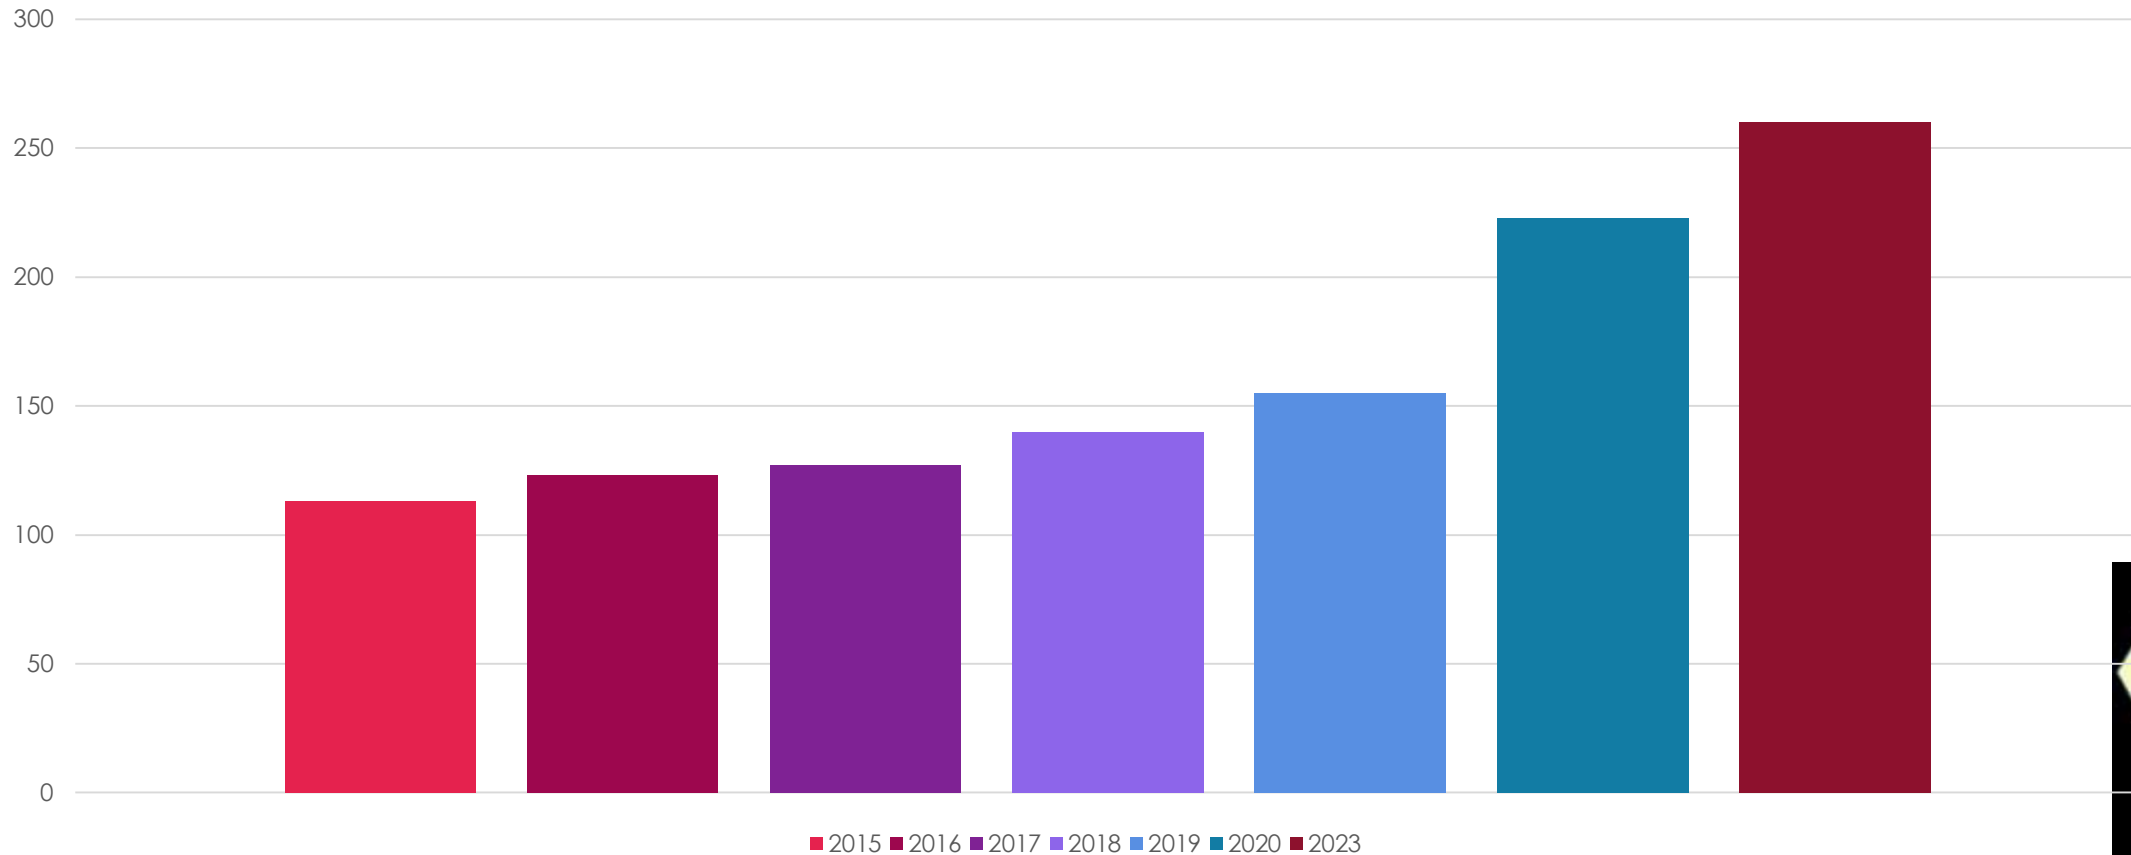

YEAH USAGE

260 Districts

YEAH USAGE

2184 Inbounds, 2233 Outbounds

France STEP + LTEP 22-23 : 460 (env.)

YEAH USAGE

11 631 Active Host Families,
12 221 Active Volunteers

France : 1222
1690