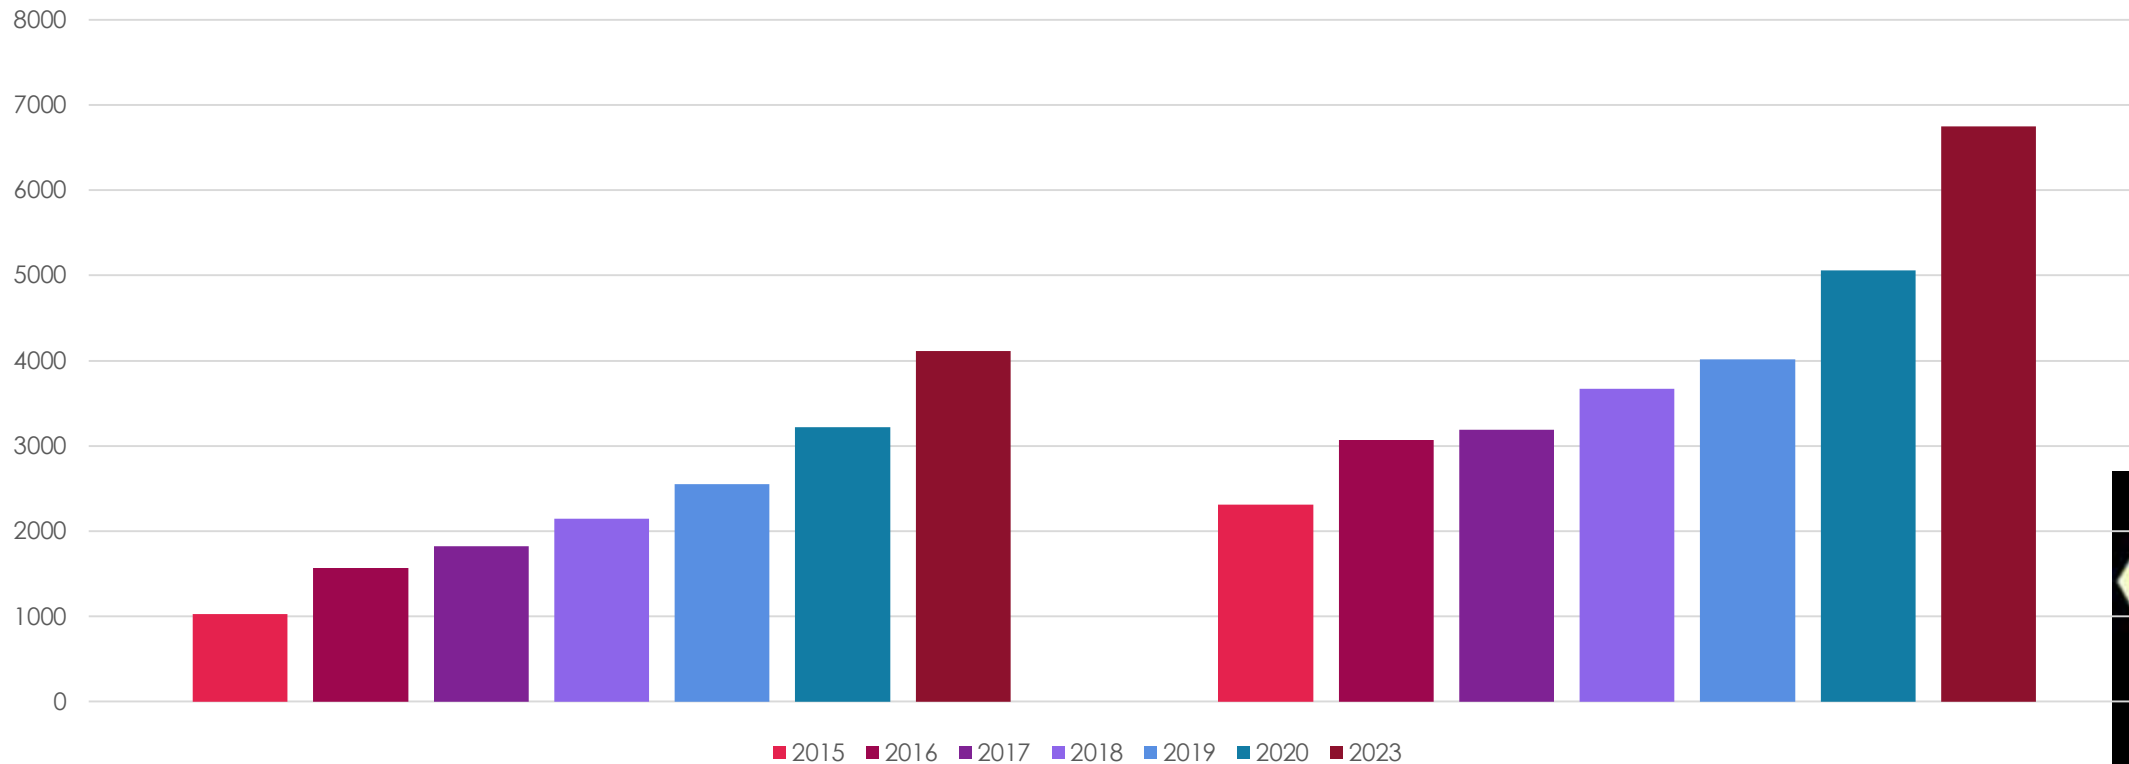

YEAH USAGE

260 Districts

YEAH USAGE

2184 Inbounds, 2233 Outbounds

France STEP + LTEP 22-23 : 460 (env.)

YEAH USAGE

11 631 Active Host Families,
12 221 Active Volunteers

France : 1222
1690

YEAH USAGE

4110 Active Hub Users,
6750 Active Portal Users

France : 750

YEAH USAGE

305,800 Lines of Code

2.63 million documents!

Now exceeding 1 TB!